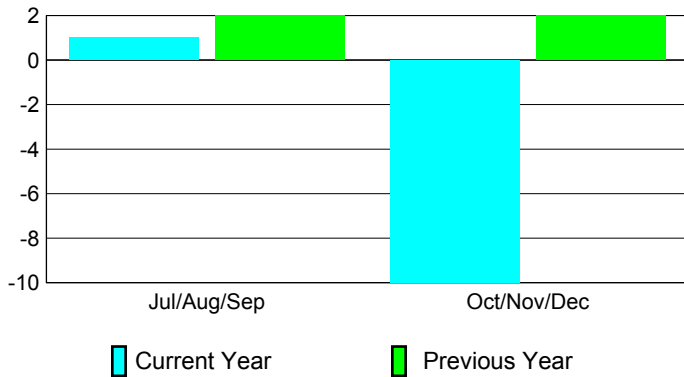

2010-2011 GMT Reports for District (or Undistricted) **District 323 C**

GMT: KAMLESH JAIN

Location: INDIA

GMT CA: 6

CLUBS

Club Results 2010-2011

Clubs 2009-2010

Month	New Club Goal	Actual New Clubs	Actual Dropped Clubs	Gain/Loss of Clubs	Gain/Loss of Clubs
Jul/Aug/Sep	3	3	-2	1	2
Oct/Nov/Dec	2	1	-11	-10	2
Totals	5	4	-13	-9	4

Club Results 2010-2011

Goal, New, Dropped, Gain/Loss

Comparison of Club Gain/Loss

Current Year Compared to the Previous Year

YTD Status Quo Clubs 2010-2011

Status Quo Clubs Compared to Status Quo Members

MEMBERSHIP