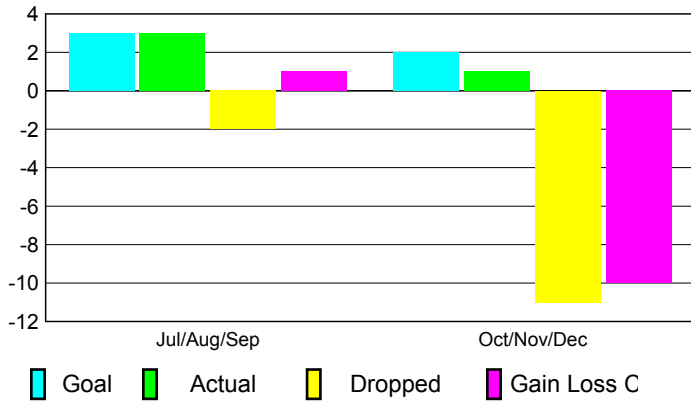

2010-2011 GMT Reports for District (or Undistricted) **District 323 C**

GMT: KAMLESH JAIN

Location: INDIA

GMT CA: 6

CLUBS

Club Results 2010-2011

Clubs 2009-2010

Month	New Club Goal	Actual New Clubs	Actual Dropped Clubs	Gain/Loss of Clubs	Gain/Loss of Clubs
Jul/Aug/Sep	3	3	-2	1	2
Oct/Nov/Dec	2	1	-11	-10	2
Totals	5	4	-13	-9	4

Club Results 2010-2011

Goal, New, Dropped, Gain/Loss

Comparison of Club Gain/Loss

Current Year Compared to the Previous Year

YTD Status Quo Clubs 2010-2011

Status Quo Clubs Compared to Status Quo Members

MEMBERSHIP