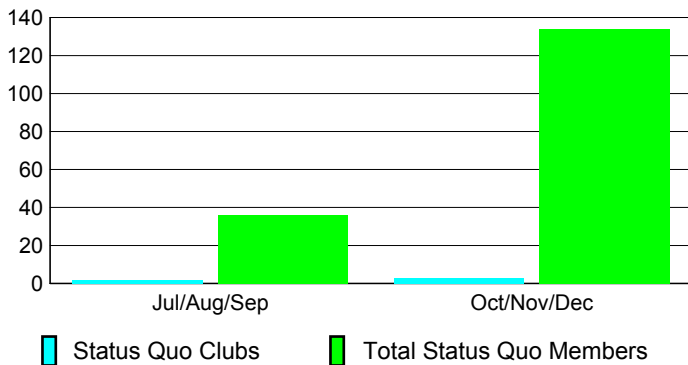

Club Results 2010-2011

Goal, New, Dropped, Gain/Loss

Comparison of Club Gain/Loss

Current Year Compared to the Previous Year

YTD Status Quo Clubs 2010-2011

Status Quo Clubs Compared to Status Quo Members

MEMBERSHIP

Membership Results 2010-2011

Membership 2009-2010

Month	Net Memb Goal	Actual New Memb	Actual Dropped Memb	Gain/Loss of Memb	Gain/Loss of Memb
Jul/Aug/Sep	140	92	-115	-23	41
Oct/Nov/Dec	90	81	-321	-240	139
Totals	230	173	-436	-263	180