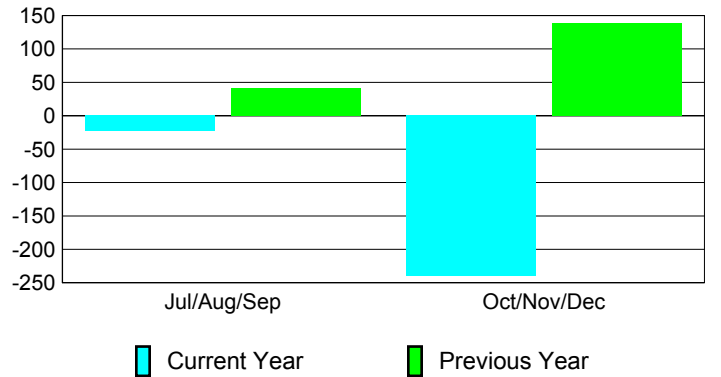

Comparison of Membership Gain/Loss

Current Year Compared to the Previous Year