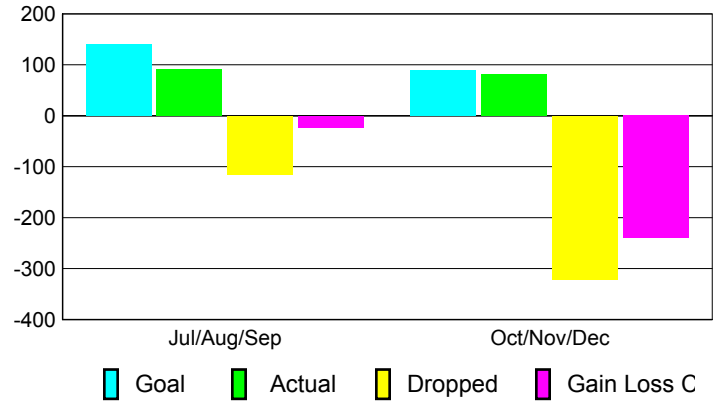

Membership Results 2010-2011

Goal, New, Dropped, Gain/Loss